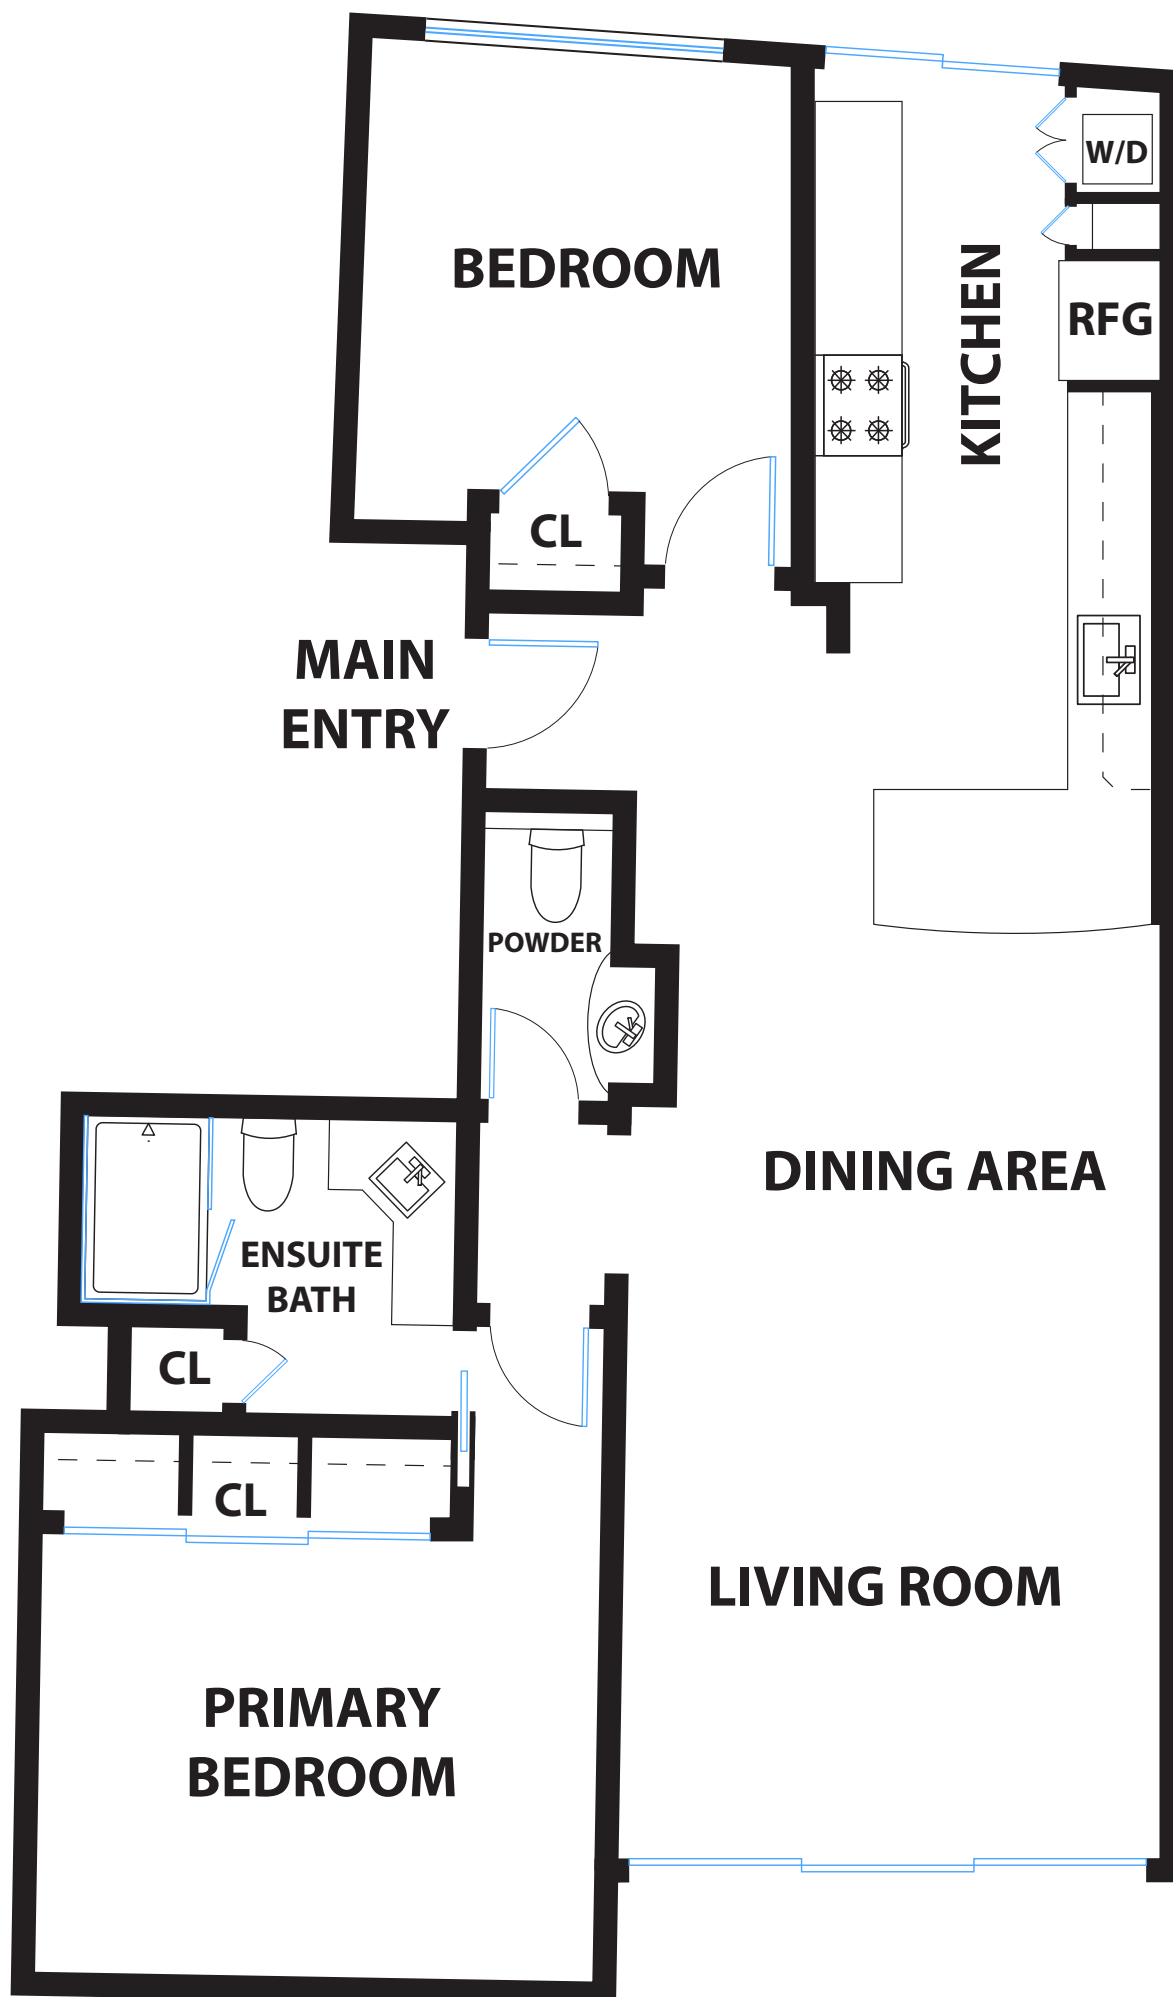

# 1000 NORTH POINT STREET #1502

SAN FRANCISCO

DISCLAIMER: RENDERING BY OPEN HOMES PHOTOGRAPHY. ALL MEASUREMENTS ARE APPROXIMATE AND MAY NOT BE EXACT.  
DO NOT RELY ON THE ACCURACY OF THIS FLOOR PLAN WHEN DETERMINING THE PRICE OF A PROPERTY OR MAKING DECISIONS  
REGARDING BUYING OR SELLING OF PROPERTIES WITHOUT INDEPENDENT VERIFICATION.